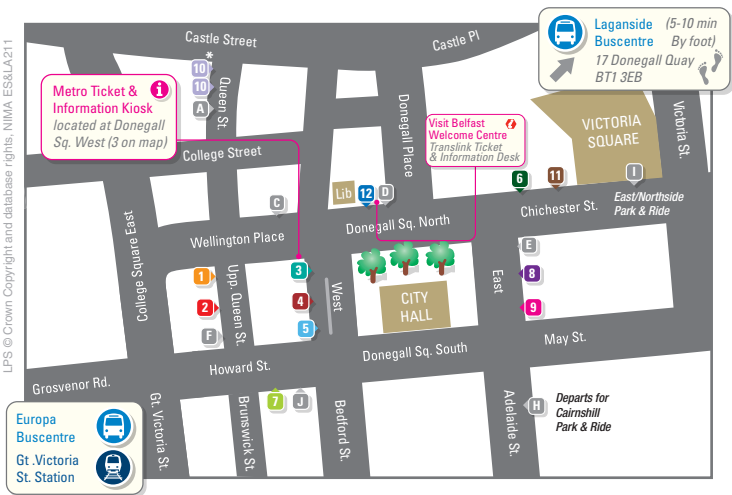

Main Metro Corridors

1 Antrim Road

2 Shore Road

3 Hollywood Road

Also: 27, 28

4 Upper N'ards Rd

Also: 20, 20A, 23

5 Castlereagh Road

Also: 18, 19, 19A, 31

6 Cregagh Road

7 Ormeau Road

8 Malone Road

Also: 93

9 Lisburn Road

10 Falls Road

Also: 10A*, 10H*, 82, 82A,
104, 532, 536

11 Shankill Road

Also: 57, 57A

12 Oldpark Road

LPS © Crown Copyright and database rights, NIMA ES&LA211

Other Services

A 61, 64, 64B, 80, 80A, 81

C 77, 78, 79

D 26, 26A, 26B, 26C, 600/A/B

E 89, 90, 91, 92, 92A, 95

F 13, 13A, 13B, 14, 14A, 14B, 96

H Cairnshill Park & Ride

I East/Northside Park & Ride, 600/A/B

J 29, 29C, 30, 30A